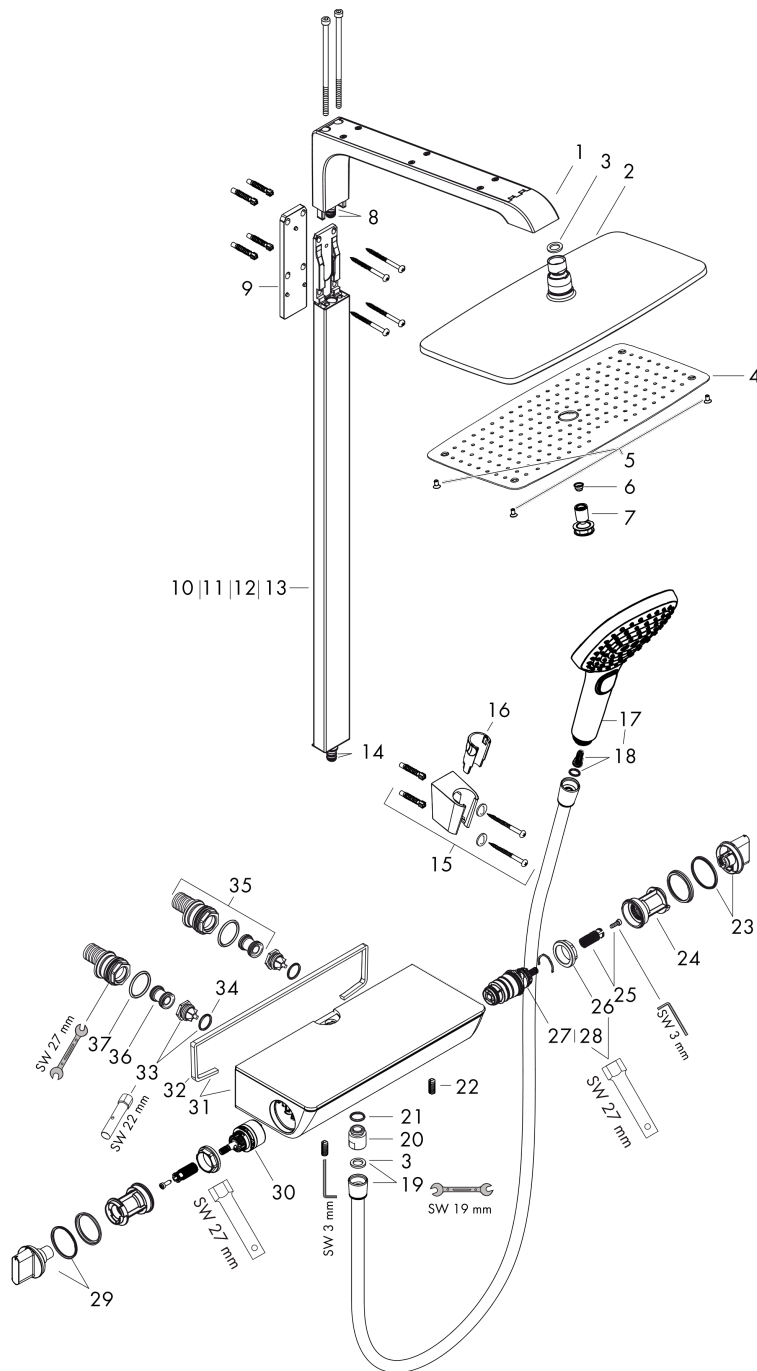

Raindance E
Showerpipe 360 1jet with thermostat
Finish: **White/Chrome** Article Number: **27112400**

Exploded Drawing

Year of production: >02/15

Raindance E

Showerpipe 360 1jet with thermostat

Finish: **White/Chrome** Article Number: **27112400**

Spare part list

Year of production: >02/15

Pos.	Description	Article Number	PC	PU
1	shower arm	92267000	18	1
2	Overhead shower with female thread G½	27381000	98	1
3	seal	98058000	1	1
4	spray body	92295000	15	1
5	set of screws	92834000	4	1
6	filter	97735000	1	1
7	air jet	95416000	9	1
8	O-ring 9x1,5	98117000	1	1
9	tile-matching-disk 7 mm	95960000	9	1
10	pipe with cover (850 mm)	92265000	18	1
11	pipe with cover (950 mm)	92357000	18	1
12	pipe with cover (1282 mm)	92266000	19	1
13	pipe with cover (1382 mm)	92358000	20	1
14	O-ring 9x1,8	98118000	1	1
15	shower holder	28331000	98	1
16	guide	98918000	1	1
17	handshower	26520400	98	1
18	filter insert	97708000	2	1
19	shower hose Isiflex'B 1,60 m	28276000	98	1
20	Hose Connection	96044000	5	1
21	O-ring 14x2	98129000	1	1
22	hollow set screw M6x16 including o-ring 29x3	98372000	3	1
23	handle for thermostat	95770000	11	1
24	safety set	95771000	3	1
25	handle fixing set	92130000	2	1
26	nut	98913000	6	1
27	thermostat cartridge	98282000	14	1
28	cartridge for exchanged connections	92373000	18	1
29	handle	95957000	11	1
30	shut off unit with selector	98283000	12	1
31	escutcheon	98478400	18	1
32	seal	97530000	2	1
33	non return valve (pressure-resistant up to 2 MPa)	95773000	8	1
34	O-ring 17x2	98199000	1	1
35	set of S-unions	95772000	13	1
36	noise reduction	96429000	2	1
37	O-ring 29x3	98371000	2	1
a	adapter for ball S - union	02026000	98	1
b	ball s-unions with escutcheon	98293000	22	1
c	brake disc	92832000	2	1